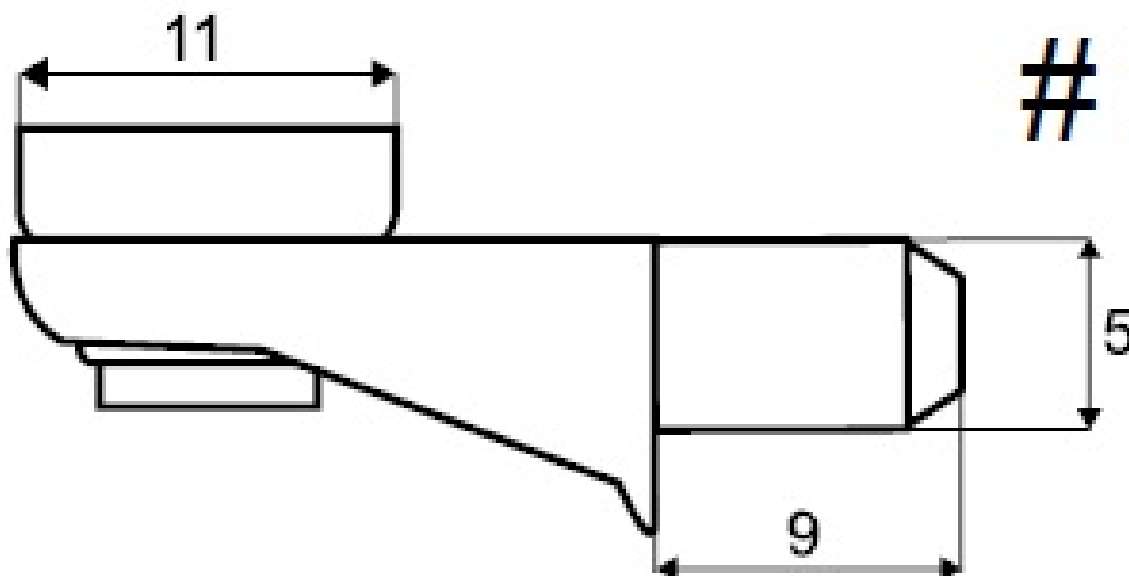

PRODUCT SHEET

Description:

Shelf Support W/Suction Pad #215, ø5mm, Nickel Plated

Item number:

22.02.241-1

Units	Box	Carton	HS Code	Barcode
Pcs.	400	4000	8302420090	 5704866079235

215